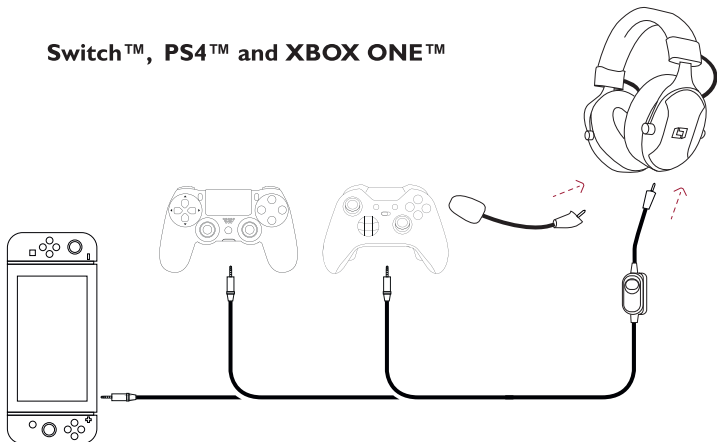

 LIONCAST

LX 55

GAMING HEADSET

QUICKSTART

PC

Laptop & smartphones

QUICKSTART

Switch™, PS4™ and XBOX ONE™