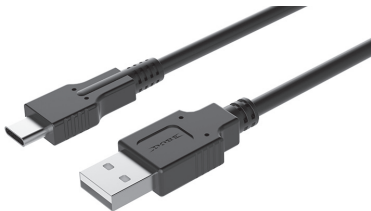

Austauschbares 80cm USB-C Kabel enthalten

USB-C Ladedapter für PS5 Controller

USB-C Anschluss kompatibel mit handelsüblichen USB-C-Kabeln

DE

USB-C Ladedapter schützt den USB-C Port des Playstation 5-Controllers vor Abnutzungserscheinungen

Cautious Use

If the charging station or the cable is dirty, wipe it with a dry, soft cloth. Do not use thinner, petrol or alcohol.

Functional Overview

Exchangeable 80cm USB-C cable included

USB-C charging adapter for PS5 controller

USB-C port compatible with standard USB-C cables

USB-C charging adapter protects the USB-C port of the PS5 controller against abrasion

How to charge

- The USB type-C adapter is essential for charging the controller
- The USB-Type-C adapter is plugged into the USB-Type-C port of the PS5 controller and can stay there
- The PS5 controller is then placed on the charging station with the USB type C side facing down
- It is important that the pins at the other end of the USB type C adapter are placed on the pins in the opening of the charging station
- During charging, the PS5 controller lights up as usual
- **Note:** Thanks to the play between the charger and the USB type C adapter, the USB type C connector of the PS5 controller is protected from wear and tear